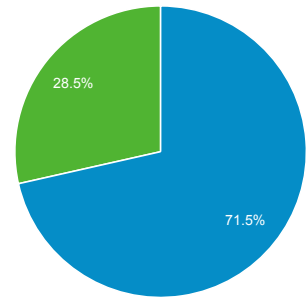

# Audience Overview

All Sessions  
100.00%

Overview

Sessions <b>42,880</b>	Users <b>34,380</b>	Pageviews <b>65,418</b>
Pages / Session <b>1.53</b>	Avg. Session Duration <b>00:01:11</b>	Bounce Rate <b>75.92%</b>
% New Sessions <b>71.42%</b>		

■ New Visitor ■ Returning Visitor

Language	Sessions	% Sessions
1. en-us	21,104	49.22%
2. en-gb	17,712	41.31%
3. en	1,530	3.57%
4. ms-my	797	1.86%
5. (not set)	714	1.67%
6. en-my	295	0.69%
7. zh-cn	261	0.61%
8. ms	160	0.37%
9. en-sg	89	0.21%
10. en-au	81	0.19%