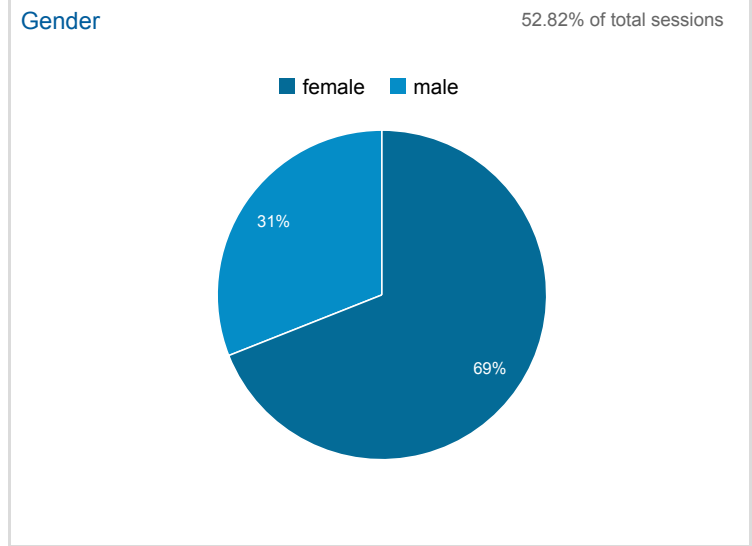

Demographics: Overview

May 1, 2015 - May 31, 2015

Some data in this report may have been removed when a threshold was applied. [Learn more](#)

All Sessions
100.00%

Key Metric: