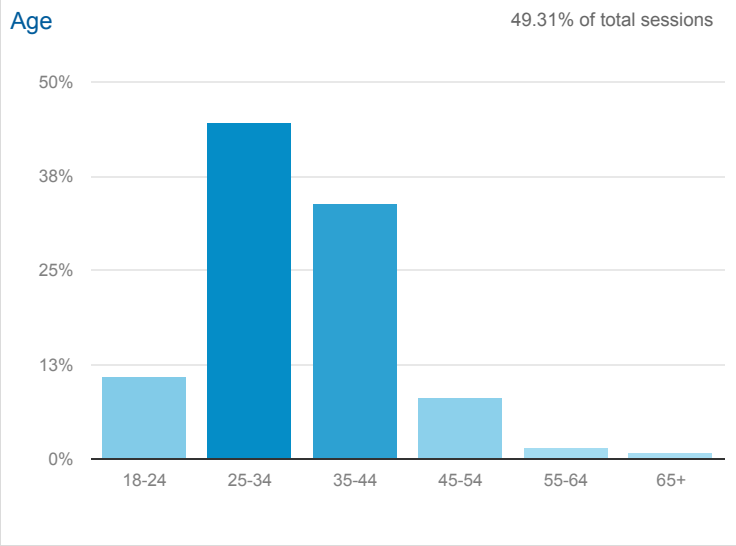

Demographics: Overview

May 1, 2015 - May 31, 2015

Some data in this report may have been removed when a threshold was applied. [Learn more](#)

All Sessions
100.00%

Key Metric: